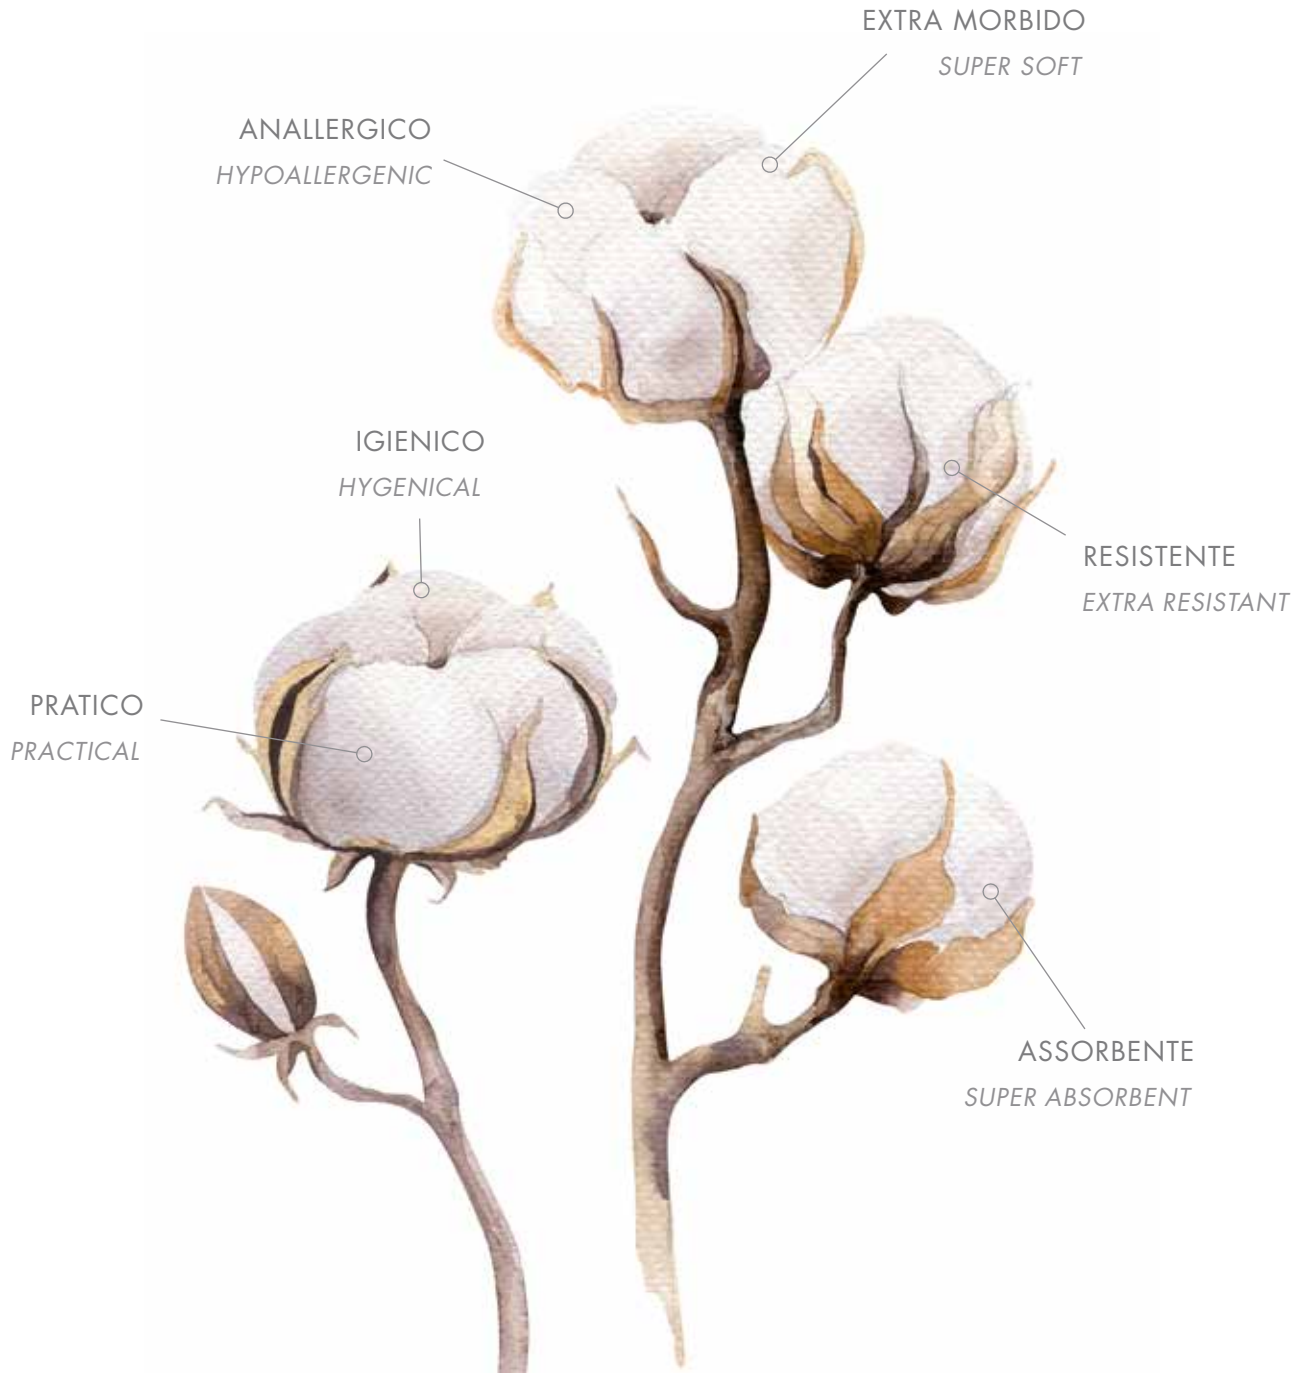

*Thanks to a new innovative technology we called idroclean®, we are able to produce a special fabric used to realize massage towels, hand towels, body towels and beach towels, all **singles-use in 100% pure cotton**.*

NATUR®
aLL
Cotton Line

100% ORGANIC COTTON

TELO CORPO
cm 100x140

100% ORGANIC COTTON

TELO MANI

HAND TOWEL

100% ORGANIC COTTON

FORMATO SHAPE	MISURA MEASURE	CODICE CODE	COLORE COLOR	BOX
Telo Mani/ Hand Towel	cm 20x40	2450000	Bianco / White	1200 pcs
Telo Mani/ Hand Towel	cm 40x30	3650000-1/4	Bianco / White	1000 pcs

TELO MANI
cm 40x30

TELO MANI
cm 20x40

MORBIDISSIMO E SUPER ASSORBENTE, E' DELICATO SULLA PELLE
E LASCIA LE MANI PERFETTAMENTE ASCIUTTE CON UN SOLO
UTILIZZO.

*SUPER SOFT AND ABSORBENT, IS DELICATE ON THE SKIN AND DRY
PERFECTLY YOUR HAND AT FIRST USE.*

MORBIDISSIMO, ASSORBENTE E VERSATILE, E'
PERFETTO PER AVVOLGERE CORPO E CAPELLI.

*SUPER SOFT, ABSORBENT AND VERSATILE, IS
PERFECT TO COVER HAIR AND BODY*

TELO CORPO
cm 50x100

TELO CORPO
cm 100x140

TELO CORPO
cm 100x140